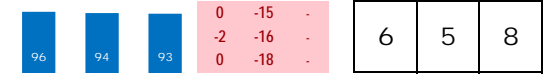

4-ONE KING'S MAN (9-2)

Trainer: Sharp Joe (27-22%-37%-56%)
Jockey: Mena M (53-11%-21%-40%)
Class Rating: NA

2015 (5): 0-0-0-0-$00 11/14/15 DED8 8.0 D 2.1 $100,000 8 sGoldCupB100k 34.5% 28
2014 (4): 0-0-0-0-$00 05/01/15 LS8 8.0 D 4.2 $200,000 12 TxMile-G3 29.9% 225
Life:36-9-7-6-$439,804 03/28/15 FG10 9.0 D 5.4 $400,000 16 NwOrlnsH-G2 30.3% 259
Style: UK+0
Recent LSRs do not meet race avg.