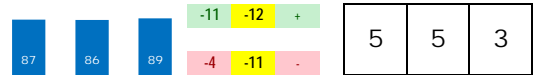

10-CAJUN MAID (10-1)

Trainer: Amoss Thomas M (17-24%-65%-76%)
Jockey: Mena M (53-11%-21%-40%)
Class Rating: 0.07 Rank: 10

2015 (5): 7-3-0-2-$72,780 11/28/15 FG3 6.0 D 2.1 $42,000 6 fsOC20000n2xc 100.0% 14
2014 (4): 7-0-2-2-$24,902 07/23/15 EVD8 a8.0 T 4.9 $23,000 5 fOC20000 31.4% 142
Life:19-7-3-4-$142,482 06/20/15 LAD4 8.3 D *1.5 $21,000 5 fOC25000n4l 63.0% 175
Style: R-8 Best last-race ESR. Claimed in last race. Best speed figure does not meet today's par.