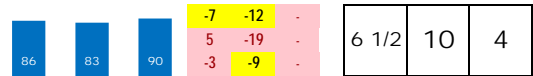

7-ALVIA'S LION (12-1)

Trainer: Leggio Frank (10-10%-30%-50%)
Jockey: Murrill Mitchell (60-17%-35%-53%)
Class Rating: 0.06 Rank: 12

2015 (5): 4-0-2-1-$21,915 11/22/15 FG7 6.0 D 36.7 $43,000 7 fsOC35000b 79.4% 20
2014 (4): 7-1-2-1-$39,840 08/05/15 EVD8 6.0 D 6.1 $33,000 6 fsOC25000n2x 3.3% 129
Life:15-4-4-3-$97,795 05/15/15 EVD8 8.0 D 5.5 $23,500 5 fOC15000n1x 57.7% 211
Style: R-3 Best speed figure does not meet today's par.