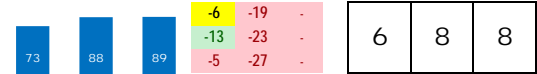

3-SALTY MARTINI (8-1)

Trainer: Margolis Stephen R (4-0%-0%-25%)
Jockey: Valenzuela P A (18-17%-22%-39%)
Class Rating: 0.02 Rank: 3

2015 (2): 3-0-0-1-$5,920 11/20/15 FG3 5.5 D *2.9 $40,000 10 fsMdSpWt 11.7% 22
10/21/15 IND6 6.0 D 8.3 $32,000 9 fMdSpWt 38.2% 52
Life:3-0-0-1-$5,920 09/30/15 IND1 6.0 D 5.4 $32,000 9 fMdSpWt 0.3% 73
Style: M/F-6
Recent LSRs do not meet race avg.