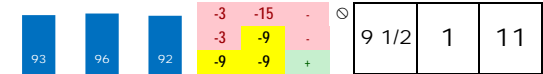

12/05/2015 GP (race 5)
5.0 furlongs (turf course)
Purse: $110,000
Projected ESR: -5 LSR: -3

BEAR'S PEARL

Trainer: Depaulo Michael P (0-0%-0%-0%)
Jockey: Saez Luis (0-0%-0%-0%)
Class Rating: 0.12 Rank: 3

2015 (5): 7-3-1-1-$117,222 10/12/15 WO9 6.5 D+ $62,300 8 fOC62500n2x 30.9% 54
2014 (4): 9-4-1-0-$100,334 08/22/15 WO6 6.0 T 3.0 $62,300 8 fOC62500n2x 91.7% 105
Life:29-11-5-2-$380,310 07/29/15 WO4 6.5 T 5.8 $62,300 8 fOC62500n2x 100.0% 129
Style: **MF-6** Recent LSRs do not meet race avg.