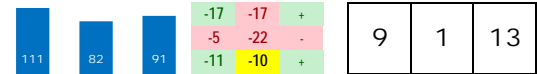

MARKET BLASTER

Trainer: Coletti Edward J (0-0%-0%-0%)
Jockey: Lopez Pascacio (0-0%-0%-0%)
Class Rating: 0.05 Rank: 7

2015 (5): 8-4-1-0-$131,290 10/24/15 PRX8 8.3 D *0.6 $37,000 4 Alw12500s 100.0% 42
2014 (4): 13-3-3-2-$93,474 09/19/15 PRX7 8.5 D 6.9 $150,000 9 BayernB150k 5.8% 77
Life:35-9-5-5-$285,240 08/30/15 PRX3 8.3 D 6.6 $90,000 7 OC40000n3x 100.0% 97
Style: F-11 *Best last-race ESR. Recent LSRs do not meet race avg.*