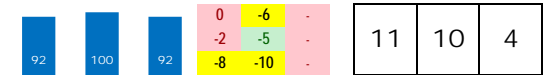

CLAIMING VICTORY

Trainer: Vitali Marcus J (0-0%-0%-0%)
 Jockey: Ortiz Irad Jr (0-0%-0%-0%)
 Class Rating: 0.04 Rank: 14

2015 (5): 11-1-2-1-\$43,830 10/18/15 GPW4 8.0 T 3.3 \$40,000 6 fOC62500b 56.9% 48
 2014 (4): 10-2-1-1-\$58,765 09/26/15 GP3 8.0 T 27.1 \$75,000 8 fPanamaClyB75k 89.7% 70
 Life:30-6-4-4-\$163,010 08/06/15 SAR4 5.5 T 6.0 \$50,000 7 fCIm25000c 77.9% 121
 Style: **R-4**