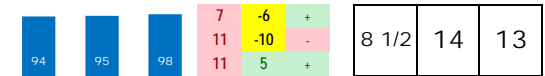

YANKEE DEALER

Trainer: Walder Peter R (0-0%-0%-0%)
Jockey: Lopez Pascacio (0-0%-0%-0%)
Class Rating: 0.11 Rank: 4

2015 (6): 9-5-1-0-$160,400 10/24/15 HAW8 8.5 T 2.7 $50,000 6 rCiceroH50k 100.0% 42
2014 (5): 10-3-3-0-$102,196 09/26/15 AP7 8.0 T 3.0 $50,000 6 Telpormptr50k 49.5% 70
Life:36-13-7-3-$444,737 09/06/15 SAR1 9.5 T 7.6 $93,000 9 OC80000b 100.0% 90
Style: R+11 *Disadvantageous pace scenario.*