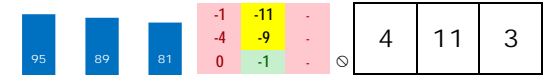

BIG LEGACY

Trainer: Bennett Dale (0-0%-0%-0%)
Jockey: Saez Luis (0-0%-0%-0%)
Class Rating: 0.08 Rank: 6

2015 (6): 6-4-0-0-$65,233 10/24/15 KEE2 6.0 D *1.7 $19,000 4 Alw7500s 23.6% 42
2014 (5): 6-3-1-0-$46,213 10/07/15 KEE5 6.5 D *1.5 $19,000 4 Alw7500s 100.0% 59
Life:26-11-3-1-$143,427 09/17/15 AP5 6.5 D+ *1.9 $22,500 5 OC40000n2x 100.0% 79
Style: MR-2 *Best speed figure does not meet today's par.*