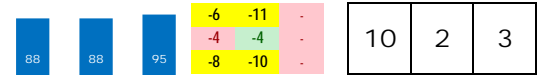

NEWFOUND GOLD

Trainer: Maker Michael J (0-0%-0%-0%)
Jockey: Ortiz Jose L (0-0%-0%-0%)
Class Rating: 0.08 Rank: 8

2015 (8): 6-5-1-0-$75,600 11/21/15 DMR9 6.0 D *3.2 $29,000 5 Clm25000c 100.0% 14
2014 (7): 13-5-3-3-$82,220 10/29/15 DMR4 5.5 D *0.8 $19,000 4 Clm12500c 100.0% 37
Life:49-16-16-9-$260,059 08/23/15 DMR1 6.5 D *0.7 $26,000 5 Clm12500v 100.0% 104
Style: F-6
Claimed in last race. Claimed in next-to-last race.