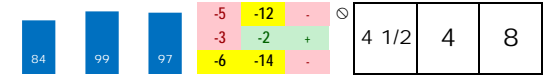

ESTRADA'S GIRL

Trainer: Trombetta Michael J (0-0%-0%-0%)
Jockey: Rodriguez E D (0-0%-0%-0%)
Class Rating: 0.10 Rank: 7

2015 (6): 12-5-3-1-$129,726 11/14/15 PEN5 6.0 D 5.4 $31,400 5 fOC32000n3x 63.0% 21
2014 (5): 14-3-5-0-$141,334 11/01/15 LRL4 5.5 T 4.8 $40,000 6 fAlw25000s 100.0% 34
Life:44-12-11-5-$464,861 10/10/15 LRL10 5.5 T 3.2 $45,000 6 fOC32000n2x 34.7% 56
Style: **F-5**