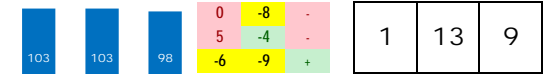

RUMBLE DOLL

Trainer: Falcone Robert N Jr (0-0%-0%-0%)
Jockey: Rosario Joel (0-0%-0%-0%)
Class Rating: 0.14 Rank: 2

2015 (4): 5-2-2-1-$130,200 10/08/15 BEL8 6.0 t *1.4 $77,000 8 fAlw77000n1x 100.0% 58
2014 (3): 11-3-0-3-$113,700 08/30/15 SAR5 5.5 T 19.6 $100,000 10 fSmttNFncyB100k 36.8% 97
Life:16-5-2-4-$243,900 08/12/15 SAR7 5.5 T 5.1 $78,000 8 fsOC40000n2x 100.0% 115
Style: **R+0**