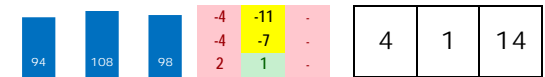

GOLDEN RIFLE

Trainer: Wolfson Martin D (0-0%-0%-0%)
Jockey: Gaffalione Tyler (0-0%-0%-0%)
Class Rating: 0.13 Rank: 2

2015 (5): 8-3-1-0-$102,392 09/27/15 GP3 8.0 T 4.2 $75,000 8 MrSteeleB75k 33.9% 69
2014 (4): 9-4-3-1-$170,612 08/08/15 GP4 8.5 T 7.0 $75,000 8 EghMIEstB75k 100.0% 119
Life:19-7-4-2-$278,604 05/28/15 GP6 8.0 T *1.8 $42,000 6 OC62500b 100.0% 191
Style: F-4 *Advantageous pace scenario.*