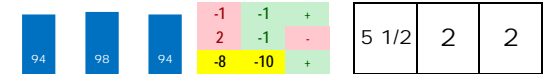

SENECA DESTINY

Trainer: Cox Brad H (0-0%-0%-0%)
Jockey: Saez Luis (0-0%-0%-0%)
Class Rating: 0.08 Rank: 5

2015 (4): 10-4-3-1-$100,650 11/08/15 CD2 8.5 T *1.3 $40,000 6 fCIm40000c 94.1% 27
2014 (3): 12-4-1-3-$46,089 10/22/15 IND9 8.5 T *2.9 $36,000 5 fOC40000n2x 96.0% 44
Life:27-9-4-5-$167,945 09/16/15 KD2 8.3 T *1.0 $42,000 6 fAlw10000s 100.0% 80
Style: MF-1 *Claimed in last race. Best speed figure does not meet today's par. Blinkers off.*