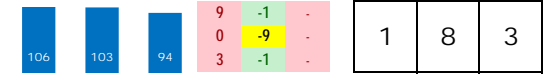

SEEKING TREASURE

Trainer: Matthews Doug (0-0%-0%-0%)
Jockey: Lanerie C J (0-0%-0%-0%)
Class Rating: 0.11 Rank: 2

2015 (5): 10-3-2-3-$140,793 11/01/15 LRL6 8.5 T *1.3 $50,000 6 fAlw25000s 85.0% 34
2014 (4): 9-1-0-1-$28,421 09/14/15 KD8 6.5 T 12.9 $300,000 15 fKDLdsSprtB300k 99.4% 82
Life:29-6-5-6-$266,879 08/14/15 IND7 7.5 T 3.0 $38,000 6 fOC50000b 100.0% 113
Style: R+3 *Disadvantageous pace scenario.*