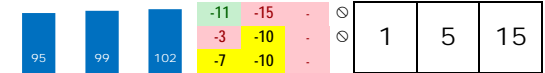

OFFICER GRIFFIN

Trainer: Sharp Joe (0-0%-0%-0%)
Jockey: Lanerie C J (0-0%-0%-0%)
Class Rating: 0.14 Rank: 1

2015 (5): 9-3-1-2-$124,770 11/26/15 FG9 6.0 D 6.7 $60,000 7 ThanksvHB60k 86.6% 9
2014 (4): 5-4-0-0-$83,340 10/30/15 KEE1 6.0 D 2.9 $80,000 9 OC8000n3x 76.0% 36
Life:25-9-2-6-$253,138 09/07/15 PRX9 5.0 T 11.4 $300,000 17 TfMnstrH-G3 14.3% 89

Style: MR-7

Best last-race speed figure. Recent LSRs do not meet race avg.