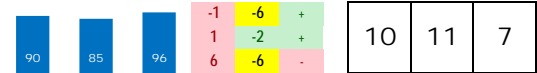

AFRICAN FIGHTER

Trainer: Pletcher Todd A (0-0%-0%-0%)
 Jockey: Castro E (0-0%-0%-0%)
 Class Rating: 0.05 Rank: 8

2015 (3): 8-3-1-1-\$86,800 11/20/15 GPW9 8.0 D *1.8 \$39,000 4 OC16000n1x 100.0% 15
 2014 (2): 2-0-1-0-\$8,760 09/18/15 BEL7 8.0 D 8.0 \$55,000 5 Alw50000s 100.0% 78
 Life:10-3-2-1-\$95,560 08/26/15 SAR6 9.0 D 3.8 \$55,000 5 Alw50000s 56.0% 101
Style: R+1 *Best speed figure does not meet today's par.*