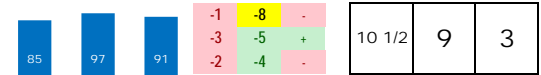

HIGH BAR

Trainer: Alvarado Diane (0-0%-0%-0%)
Jockey: Gonzalez Edwin (0-0%-0%-0%)
Class Rating: 0.04 Rank: 14

2015 (7): 11-2-2-1-$50,570 11/14/15 LRL7 5.5 T 8.6 $45,000 6 OC32000n2x 53.3% 21
2014 (6): 7-2-2-1-$73,244 11/01/15 LRL7 5.5 T 16.3 $40,000 6 Alw25000s 63.8% 34
Life:53-9-6-12-$250,616 10/16/15 LRL3 5.5 T *1.6 $30,000 5 Clm25000 93.9% 50
Style: R-2