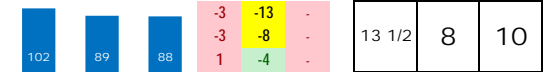

SUCCESSFUL NATIVE

Trainer: Maragh Aubrey A (0-0%-0%-0%)
Jockey: Leyva J C (0-0%-0%-0%)
Class Rating: 0.10 Rank: 5

2015 (4): 8-3-1-1-$93,950 09/19/15 GP9 5.0 T *2.2 $75,000 8 TreasrCstB75k 8.9% 77
2014 (3): 0-0-0-0-$00 08/15/15 GP5 5.0 T *1.1 $75,000 8 BonitaB75k 61.0% 112
Life:8-3-1-1-$93,950 07/05/15 GP6 5.0 T *1.7 $75,000 8 TurfSprntL75k 100.0% 153

Style: R-3