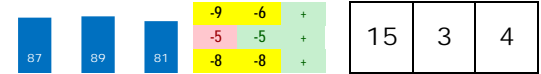

ALL ABOUT YASOM

Trainer: Orseno Joseph F (0-0%-0%-0%)
Jockey: Lopez Pascacio (0-0%-0%-0%)
Class Rating: 0.04 Rank: 15

2015 (5): 11-2-1-3-$45,390 10/08/15 MED4 5.0 T 4.2 $30,000 5 OC16000n1x 100.0% 58
2014 (4): 7-2-1-1-$32,652 09/20/15 MTH6 5.0 T 4.5 $21,000 4 Clm16000 71.9% 76
Life:28-6-5-5-$113,983 08/14/15 MTH4 5.0 T 4.8 $21,000 4 Clm16000 63.7% 113
Style: MR-8
Best speed figure does not meet today's par.