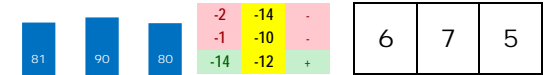

CHILLIN DYLAN

Trainer: Olivares Luis (0-0%-0%-0%)
Jockey: Leyva J C (0-0%-0%-0%)
Class Rating: 0.04 Rank: 8

2015 (8): 15-4-2-3-$58,010 10/14/15 GPW4 7.0 D 9.6 $20,000 4 OC12500 35.5% 52
2014 (7): 16-5-3-1-$62,713 09/19/15 GP10 7.0 D 3.6 $18,000 4 Clm6250c 100.0% 77
Life:87-23-9-14-$245,867 09/06/15 GP11 8.0 D 3.6 $18,000 4 Clm6250c 100.0% 90
Style: R-2 *Claimed in next-to-last race. Best speed figure does not meet today's par.*