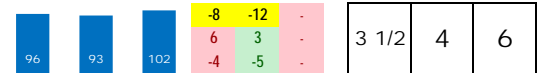

ROYAL POSSE

Trainer: Rodriguez Rudy R (0-0%-0%-0%)
Jockey: Castellano J J (0-0%-0%-0%)
Class Rating: 0.08 Rank: 2

2015 (4): 9-2-3-0-$194,610 10/24/15 BEL5 9.0 D 3.0 $300,000 12 sEmprClscHB300k 94.4% 42
2014 (3): 12-3-3-0-$135,160 09/04/15 SAR4 9.0 D 5.5 $100,000 7 sEShipmanB100k 100.0% 92
Life:24-5-6-0-$332,245 08/20/15 SAR6 9.0 D *1.7 $78,000 6 sOC40000n2x 100.0% 107
Style: F-4 *Superior last-race speed figure.*