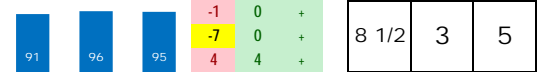

12/05/2015 GP (race 11)
9.0 furlongs (main track)
Purse: $200,000
Projected ESR: -8 LSR: -1

M C SQUARED

Trainer: Sharp Joe (0-0%-0%-0%)
Jockey: Hernandez B J (0-0%-0%-0%)
Class Rating: 0.06 Rank: 13

2015 (4): 7-2-1-2-$64,300 11/01/15 LRL9 8.5 T 8.0 $50,000 6 Alw25000s 81.6% 34
2014 (3): 7-1-2-0-$34,870 09/14/15 KD5 8.0 T 10.6 $130,000 10 OC62500n2x 87.2% 82
Life:14-3-3-2-$99,170 08/09/15 LRL5 8.5 T *0.4 $23,000 4 Alw16000s 100.0% 118
Style: F-1 *Advantageous pace scenario. Best speed figure does not meet today's par.*