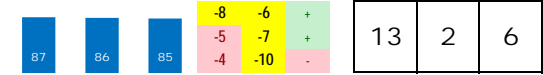

BELLADINI

Trainer: Kaplan William A (0-0%-0%-0%)
Jockey: Leyva J C (0-0%-0%-0%)
Class Rating: 0.04 Rank: 13

2015 (4): 3-0-0-1-$4,980 11/08/15 GPW3 5.0 T 42.2 $39,000 6 fAlw35400n1x 69.9% 27
2014 (3): 11-4-2-2-$62,157 10/17/15 GPW5 5.0 T 4.0 $39,000 6 fAlw39000n1x 35.2% 49
Life:17-4-4-3-$77,837 09/26/15 GP7 5.0 T 11.7 $44,000 6 fOC25000n1x 18.2% 70
Style: **MR-5** Best last-race ESR. Best speed figure does not meet today's par.