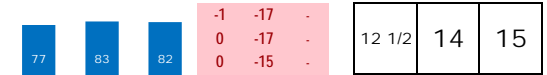

HANDSUP MONEYDOWN

Trainer: Walsh Brendan P (0-0%-0%-0%)
Jockey: Lanerie C J (0-0%-0%-0%)
Class Rating: 0.11 Rank: 2

2015 (6): 9-1-1-3-$29,719 10/19/15 TDN7 5.5 D 12.1 $27,000 5 OC20000n1y 18.6% 47
2014 (5): 15-11-1-3-$251,430 09/13/15 PRX4 6.0 D 3.5 $45,000 6 Clm16000n1yc 51.1% 83
Life:39-14-10-8-$361,794 07/27/15 PRX7 7.0 D 3.8 $33,000 5 Clm20000 14.7% 131
Style: R+0 *Claimed in next-to-last race. Recent LSRs do not meet race avg. Best speed figure does not meet today's par.*