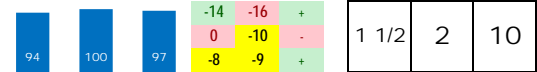

RICH DADDY

Trainer: Garoffalo Jose (0-0%-0%-0%)
Jockey: Jaramillo E (0-0%-0%-0%)
Class Rating: 0.03 Rank: 13

2015 (4): 16-4-1-8-$88,865 11/13/15 GPW5 8.3 D *1.8 $40,000 4 OC62500b 100.0% 22
2014 (3): 9-0-2-3-$24,114 09/12/15 GP4 8.5 D 8.9 $75,000 6 SnstvPrncB75k 67.9% 84
Life:30-5-3-12-$132,127 08/27/15 GP9 8.0 D 3.5 $44,000 5 OC16000n1x 100.0% 100
Style: R-8 *Recent LSRs do not meet race avg.*