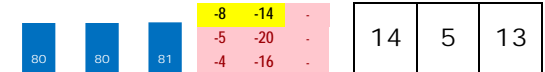

HELPER RYE

Trainer: Gonzalez Oscar M (0-0%-0%-0%)
Jockey: Leyva J C (0-0%-0%-0%)
Class Rating: 0.01 Rank: 15

2015 (7): 16-1-2-2-$23,790 11/14/15 GPW10 6.0 D 37.1 $15,000 4 Clm6250 37.9% 21
2014 (6): 1-1-0-0-$9,000 10/31/15 GPW8 7.0 D 8.6 $15,000 4 Clm6250 33.7% 35
Life:25-6-3-3-$78,994 10/18/15 GPW5 6.0 D 3.3 $15,000 4 Clm6250 52.7% 48

Style: R-5

Recent LSRs do not meet race avg. Best speed figure does not meet today's par.