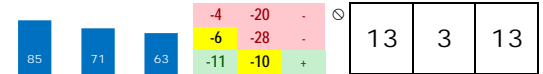

MIMI'S DREAM

Trainer: Cuito Marcelo (0-0%-0%-0%)
Jockey: Nunez E O (0-0%-0%-0%)
Class Rating: 0.02 Rank: 11

2015 (4): 15-2-4-2-$38,130 11/08/15 GPW9 8.0 T 28.7 $17,000 4 fCIm10000 0.4% 27
2014 (3): 7-1-2-2-$16,170 10/21/15 GPW4 8.0 D 23.6 $20,000 4 fOC12500 1.8% 45
Life:22-3-6-4-$54,300 09/25/15 GP3 8.0 D 3.9 $21,000 4 fCIm12500b 100.0% 71
Style: F-9
Best speed figure does not meet today's par.