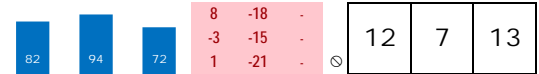

GEH SCHNELL

Trainer: Manning Dennis J (0-0%-0%-0%)
Jockey: Gudiel Vicente (0-0%-0%-0%)
Class Rating: 0.02 Rank: 6

2015 (2): 3-0-0-1-$5,560
Life:3-0-0-1-$5,560
Style: **R+2**

08/29/15 GP9 7.5 T 8.9 $60,000 11 MdSpWt 2.9% 98
08/08/15 GP7 8.0 T 5.7 $47,000 10 MdSpWt 29.1% 119
07/12/15 GP7 5.0 D 18.7 $48,000 10 MdSpWt 1.4% 146

Disadvantageous pace scenario. Recent LSRs do not meet race avg. First-time Lasix.