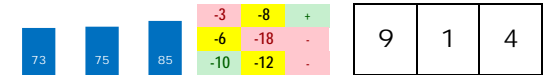

EL GRAN JOYFUL

Trainer: Lopez Bernardo G (0-0%-0%-0%)
Jockey: Meneses Marcos (0-0%-0%-0%)
Class Rating: 0.02 Rank: 10

2015 (5): 14-2-3-1-$31,780 11/01/15 GPW4 8.5 D 2.7 $15,000 4 Clm6250 100.0% 34
2014 (4): 7-2-0-2-$23,525 10/17/15 GPW4 8.3 D *1.9 $15,000 4 Clm6250 58.7% 49
Life:33-5-6-7-$98,830 09/25/15 GP2 8.0 D 4.2 $18,000 4 Clm6250 82.3% 71
Style: R-6 *Best speed figure does not meet today's par.*