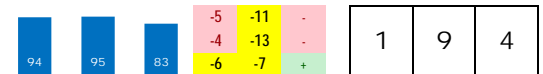

MOONSHINE PROMISE

Trainer: Walder Peter R (0-0%-0%-0%)
Jockey: Castellano J J (0-0%-0%-0%)
Class Rating: 0.07 Rank: 4

2015 (6): 11-6-3-2-$81,990 10/24/15 TDN6 6.0 D 1.7 $17,200 4 OC7500 52.7% 42
2014 (5): 11-3-2-2-$32,995 09/28/15 TDN7 6.0 D *0.8 $27,000 5 fOC1500n1x 100.0% 68
Life:51-13-12-7-$164,604 09/05/15 TDN6 8.0 D 3.5 $27,000 5 fAlw27000n1x 89.7% 91
Style: R-5
Best speed figure does not meet today's par.