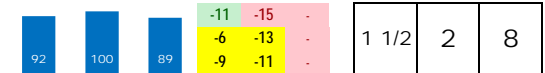

ALFREDO ROMANA

Trainer: Nunn David (0-0%-0%-0%)
Jockey: Ayuso Armando (0-0%-0%-0%)
Class Rating: 0.10 Rank: 3

2015 (4): 9-6-1-0-$133,592 10/11/15 PRX6 6.0 D *1.1 $54,000 7 Alw8000s 100.0% 55
2014 (3): 8-2-1-2-$50,880 09/05/15 SUF12 6.0 D *1.7 $55,000 7 OC4000n2x 100.0% 91
Life:18-9-2-2-$202,472 07/29/15 PEN5 5.5 D *1.9 $31,400 5 OC32000n3x 100.0% 129

Style: F-9

Best last-race ESR.