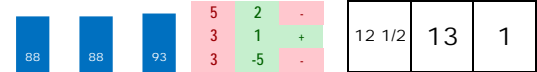

LIEUTENANT SEANY O

Trainer: Maker Michael J (0-0%-0%-0%)
Jockey: Ortiz Jose L (0-0%-0%-0%)
Class Rating: 0.05 Rank: 6

2015 (4): 9-2-2-1-$107,133 11/01/15 LRL8 9.0 D 4.4 $70,000 6 Alw35000s 94.1% 34
2014 (3): 14-2-5-0-$140,672 10/10/15 BEL3 8.5 D 4.7 $77,000 6 Alw77000n1x 100.0% 56
Life:28-5-7-2-$274,915 08/31/15 SAR8 9.0 D 10.2 $62,000 6 Clm40000 60.6% 96
Style: M/R+3 *Best speed figure does not meet today's par.*