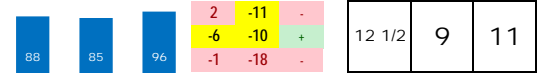

ACES FOR JOHN

Trainer: Maragh Allen (0-0%-0%-0%)
Jockey: Leparoux Julien R (0-0%-0%-0%)
Class Rating: 0.04 Rank: 9

2015 (3): 14-3-5-3-$123,957 11/07/15 GPW5 8.5 D 18.3 $100,000 7 sMilClcPreB100k 31.9% 28
2014 (2): 2-0-0-0-$420 10/02/15 GP10 8.0 D *2.7 $44,000 5 OC16000n1x 100.0% 64
Life:16-3-5-3-$124,377 09/13/15 GP9 7.0 D 6.6 $75,000 6 ThrChptRdB75k 72.5% 83
Style: R-1 *Recent LSRs do not meet race avg. Best speed figure does not meet today's par.*