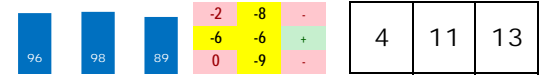

SHADOW ROCK

Trainer: Dickey Charles L (0-0%-0%-0%)
Jockey: Prado E S (0-0%-0%-0%)
Class Rating: 0.05 Rank: 13

2015 (5): 8-1-1-1-$30,520 11/15/15 CD3 5.0 T 6.4 $60,000 7 OC62500n2x 35.1% 20
2014 (4): 11-3-2-0-$80,475 10/17/15 KEE6 5.5 T *2.8 $60,000 7 Alw55886n2x 59.9% 49
Life:28-5-3-2-$155,593 09/13/15 CD3 5.0 T 3.7 $46,500 7 OC100000b 38.1% 83
Style: R-2
Best speed figure does not meet today's par.