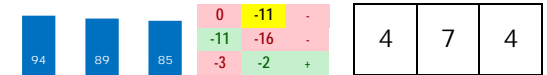

DISARM

Trainer: Mosco Robert (0-0%-0%-0%)
Jockey: Remedio M (0-0%-0%-0%)
Class Rating: 0.09 Rank: 5

2015 (5): 6-2-1-2-$42,140 11/01/15 LRL5 6.0 D 8.0 $40,000 6 Alw7500s 30.3% 34
2014 (4): 10-5-1-1-$113,570 10/11/15 PRX6 6.0 D 5.9 $54,000 7 Alw8000s 95.5% 55
Life:27-9-5-4-$223,820 07/27/15 DEL7 6.0 D *1.7 $22,000 4 OC20000 100.0% 131
Style: F-3 *Best speed figure does not meet today's par.*