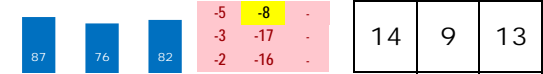

AWESOMENDENSOME

Trainer: Chen Hendrick (0-0%-0%-0%)
Jockey: Olivero C A (0-0%-0%-0%)
Class Rating: 0.06 Rank: 12

2015 (3): 7-1-1-1-$33,900 07/01/15 GP1 5.0 T *0.5 $20,000 4 fCIm16000b 54.6% 157
2014 (2): 3-1-0-0-$34,250 06/20/15 GP7 5.0 T *1.7 $25,000 5 fCIm30000b 5.2% 168
Life:10-2-1-1-$68,150 06/06/15 GP8 5.0 T 45.8 $60,000 7 fTigerLilyH60k 4.9% 182
Style: **R-3** Recent LSRs do not meet race avg. Best speed figure does not meet today's par.