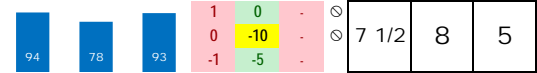

RIZWAN

Trainer: Gleaves Philip (0-0%-0%-0%)
Jockey: Caraballo J C (0-0%-0%-0%)
Class Rating: 0.07 Rank: 4

2015 (3): 12-4-4-1-$160,725 11/07/15 GPW2 8.5 T 24.0 $100,000 7 sMilTrfPreB100k 98.9% 28
2014 (2): 4-1-0-0-$13,170 09/25/15 GP8 7.5 T 4.5 $46,000 5 OC62500b 27.6% 71
Life:16-5-4-1-$173,895 09/05/15 GP7 8.5 D 2.9 $75,000 6 TheVidB75k 98.0% 91
Style: F-1 *Best speed figure does not meet today's par.*